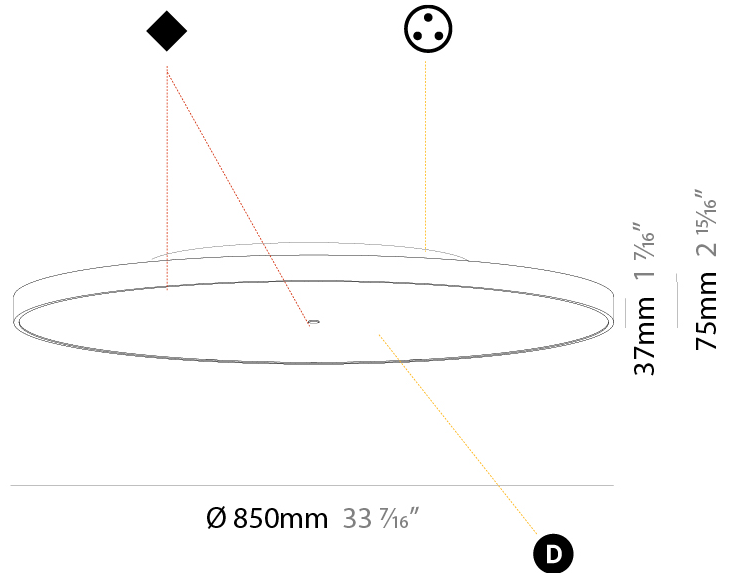

GENERAL

Series: Sign Diva
Subseries: Sign Diva Korona
Brand: Prolicht
Division: Architectural
Mounting Type: Surface
Mounting Location: Ceiling
Subcategory: Ambient

PHYSICAL

Shape: Round
Diameter (mm): 850
Diameter (in): 33 ⁷/₁₆
Height (mm): 89
Height (in): 3 ¹/₂
Light Distribution: Direct / Indirect
Weight (kg): 13.283
Weight (lbs): 29.284
Diffuser: Direct - PMMA - Opal/Micro-Prism/Sparkling Secret/Vintage Industrial / Indirect - White/Yellow/Orange/Red/Blue/Green
Fixture Finish: SSR / BKV / CWI / CRY / HAB / LAG / UFT / ITA / RUA / RUR / MIC / FTG / MYG / TWT / LOD / PUS / FRO / FUP / KIA / POP / BLS / SPG / MEY / GOH / GUM / CHC / COM / ABZ / JAG / OBR / MOS / ROR
Fixture Material: Extruded Aluminum / Steel

ELECTRICAL

Lamp Type: LED (Zhaga Standard)
Input Wattage (W): 96.8
Total Output Wattage (W): 76.8
Dimming: Tri-Mode (Non-Dimming and Phase Dimming (120Vac only) and 0-10V Dimming)
Driver Included: Yes
Driver Location: Integrated
Driver Type: Constant Current - Universal
Driver Class: Class 2
Input Voltage (V): 120 - 277
Constant Current (MA): 600

LED

Color Temperature (°K): 3000 / 3500 / 4000
Max. Delivered Lumen (lm): 11160 / 11388 / 11620
CRI: >90 CRI
Lamp Life (hrs): 50000

OPTICAL

RATINGS AND CERTIFICATIONS

Certified By: Certified for North American Standards
IP rating: IP20