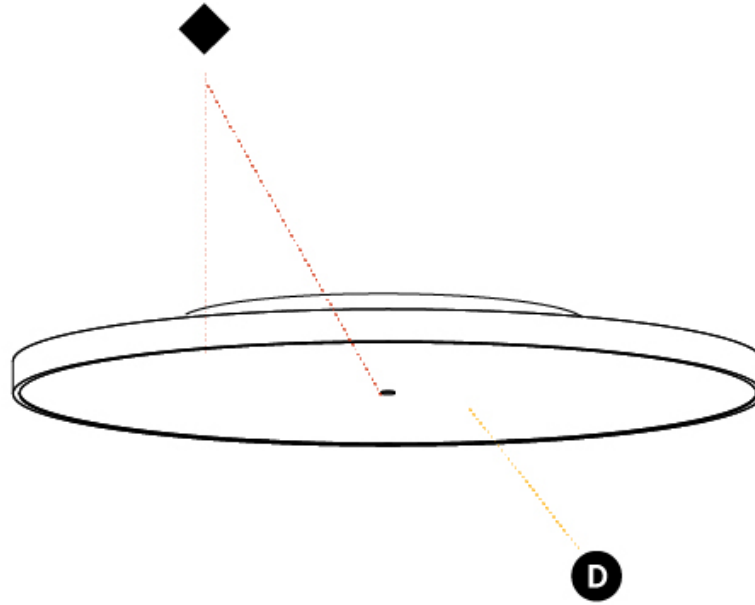

A3D093-

PROJECT

TYPE

SPECIFIER

QUANTITY

DATE

A