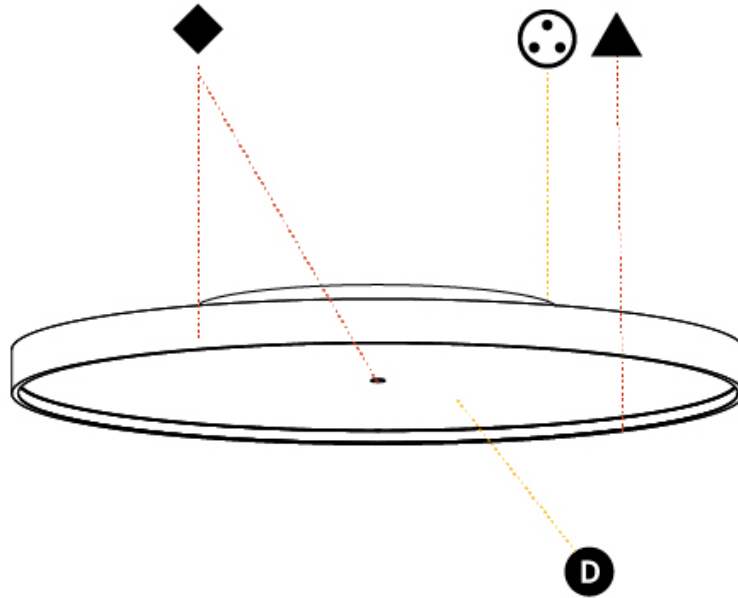

SIGN DIVA KORONA SURFACE

A3D098-

PROJECT	_____
TYPE	_____
SPECIFIER	_____
QUANTITY	_____
DATE	_____

A