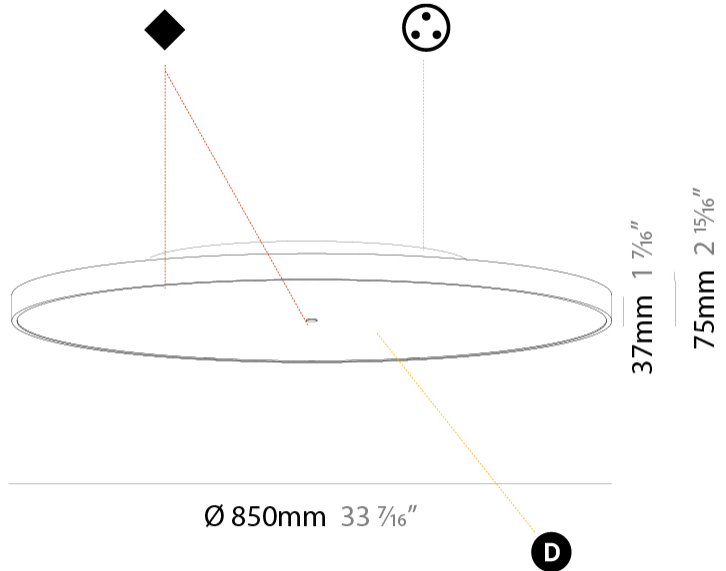

GENERAL

Series: Sign Diva
Subseries: Sign Diva
Brand: Prolicht
Division: Architectural
Mounting Type: Surface
Mounting Location: Ceiling
Subcategory: Ambient

PHYSICAL

Shape: Round
Diameter (mm): 850
Diameter (in): 33 ⁷/₁₆"
Height (mm): 75
Height (in): 2 ¹⁵/₁₆"
Light Distribution: Direct / Indirect
Weight (kg): 12.906
Weight (lbs): 28.453
Diffuser: Direct - PMMA - Opal/Micro-Prism/Sparkling Secret/Vintage Industrial with Shine Ring / Indirect - White/Yellow/Orange/Red/Blue/Green
Fixture Finish: SSR / BKV / CWI / CRY / HAB / LAG / UFT / ITA / RUA / RUR / MIC / FTG / MYG / TWT / LOD / PUS / FRO / FUP / KIA / POP / BLS / SPG / MEY / GOH / GUM / CHC / COM / ABZ / JAG / OBR / MOS / ROR
Fixture Material: Extruded Aluminum / Steel

ELECTRICAL

Lamp Type: LED (Zhaga Standard)
Input Wattage (W): 96.8
Total Output Wattage (W): 76.8
Dimming: Tri-Mode (Non-Dimming and Phase Dimming (120Vac only) and 0-10V Dimming)
Driver Included: Yes
Driver Location: Integrated
Driver Type: Constant Current - Universal
Driver Class: Class 2
Input Voltage (V): 120 - 277
Constant Current (MA): 600

LED

Color Temperature (°K): 3000 / 3500 / 4000
Max. Delivered Lumen (lm): 11160 / 11388 / 11620
CRI: >90 CRI
Lamp Life (hrs): 50000

OPTICAL

RATINGS AND CERTIFICATIONS

Certified By: Certified for North American Standards
IP rating: IP20

PROJECT
TYPE
SPECIFIER
QUANTITY
DATE