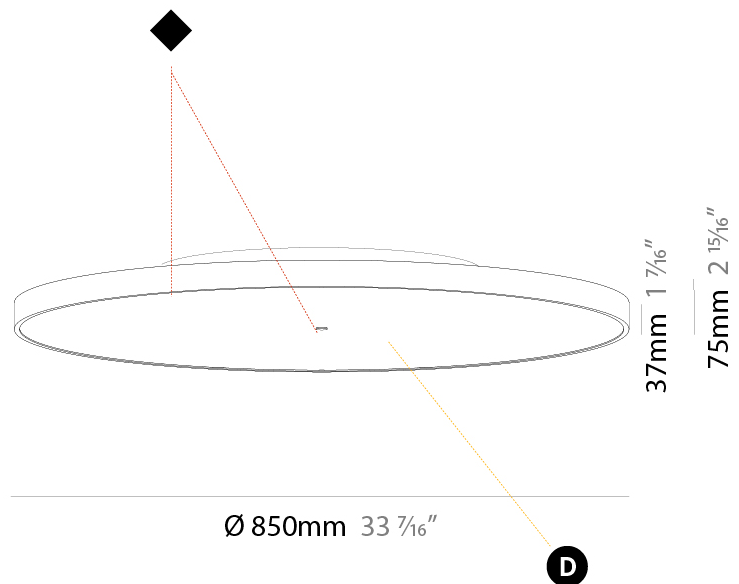

GENERAL

Series: Sign Diva
Subseries: Sign Diva
Brand: Prolicht
Division: Architectural
Mounting Type: Surface
Mounting Location: Ceiling
Subcategory: Ambient

PHYSICAL

Shape: Round
Diameter (mm): 850
Diameter (in): 33 7/16
Height (mm): 75
Height (in): 2 15/16
Light Distribution: Direct
Weight (kg): 12.925
Weight (lbs): 28.495
Diffuser: PMMA - Opal/Micro-Prism/Sparkling Secret/Vintage Industrial with Shine Ring
Fixture Finish: SSR / BKV / CWI / CRY / HAB / LAG / UFT / ITA / RUA / RUR / MIC / FTG / MYG / TWT / LOD / PUS / FRO / FUP / KIA / POP / BLS / SPG / MEY / GOH / GUM / CHC / COM / ABZ / JAG / OBR / MOS / ROR
Fixture Material: Extruded Aluminum / Steel

ELECTRICAL

Lamp Type: LED (Zhaga Standard)
Input Wattage (W): 96.8
Total Output Wattage (W): 76.8
Dimming: Tri-Mode (Non-Dimming and Phase Dimming (120Vac only) and 0-10V Dimming)
Driver Included: Yes
Driver Location: Integrated
Driver Type: Constant Current - Universal
Driver Class: Class 2
Input Voltage (V): 120 - 277
Constant Current (MA): 600

LED

Color Temperature (°K): 3000 / 3500 / 4000
Max. Delivered Lumen (lm): 11160 / 11388 / 11620
CRI: >90 CRI
Lamp Life (hrs): 50000

OPTICAL

RATINGS AND CERTIFICATIONS

Certified By: Certified for North American Standards
IP rating: IP20